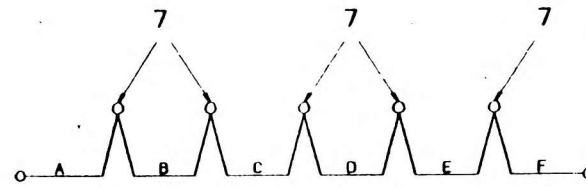

6-512-000565

WIRE NO	COLOR	SAE SIZE	LENGTH		TP	B/M ITEM NO	REMARKS	TP	B/M ITEM NO	REMARKS	
			FT-IN	TOT IN							
51	WHITE	14	1	10	22	A	5	---	D	6	---
865		14	1	9	21	A	5	---	D	6	---
866A		14	1	9	21	A	5	---	D	6	---
867A		14	1	4	16	A	5	---	B	STRIP	CRIMP W/867B
867B		14	0	4	4	B	6	---	B	7	CRIMP W/867A
869A		14	1	8	20	A	5	---	F	STRIP	SEE DETAIL
869B		14	0	4	4	F	STRIP	SEE DETAIL	F	STRIP	SEE DETAIL
869C		14	0	7	7	F	STRIP	SEE DETAIL	F	STRIP	SEE DETAIL
869D		14	0	8	8	F	STRIP	SEE DETAIL	F	STRIP	SEE DETAIL
869E		14	0	6	6	F	STRIP	SEE DETAIL	F	STRIP	SEE DETAIL
869F		14	0	7	7	F	STRIP	SEE DETAIL	F	6	---
872A		14	0	10	10	B	6	---	D	STRIP	CRIMP W/872B
872B		14	0	4	4	D	6	---	D	7	CRIMP W/872A
873		14	2	1	25	A	5	---	D	6	---
874		14	1	8	20	A	5	---	C	6	---
875		14	1	9	21	A	5	---	D	6	---
877		14	1	6	18	A	5	---	B	6	---
878		14	1	2	14	A	5	---	E	6	---
879		14	2	1	25	A	5	---	D	6	---
880		14	1	9	21	A	5	---	D	6	---
881		14	1	6	18	A	5	---	B	6	---
882		14	1	2	14	A	5	---	E	6	---
884	WHITE	14	1	4	16	A	5	---	E	6	---